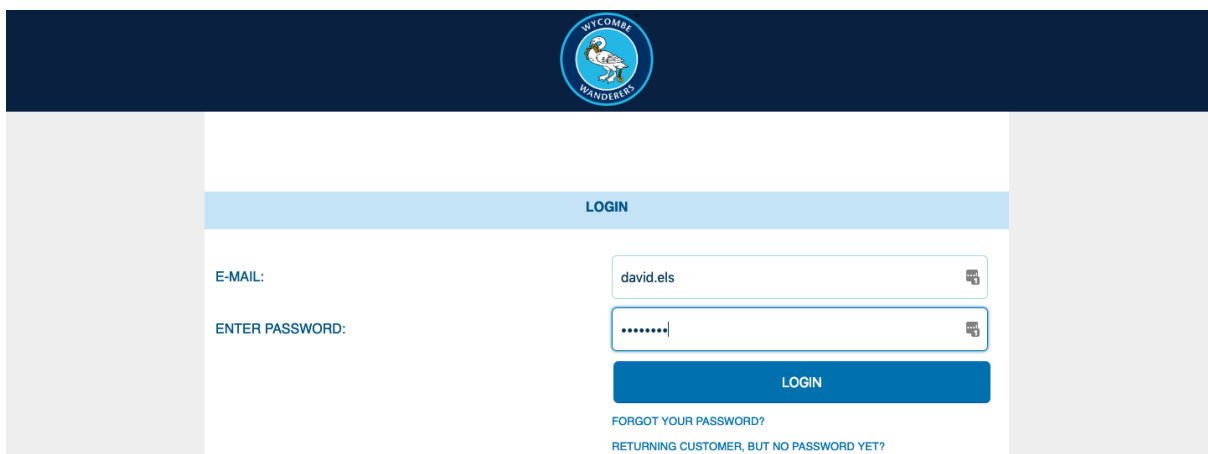

For fans with an online account

1 | On Club website navigate to Tickets > Buy Online

2 | Click on 'SIGN IN' link top right

3 | Log in to your account using your registered Username and Password

4 | Select the INVOICES / RESERVATION option

5 | This will display any reservations held in your name – select the required game

The screenshot shows the Wycombe Wanderers FC account interface. At the top, there is a navigation bar with the club logo and a 'SIGN OUT' link. Below this, a welcome message reads 'WELCOME TO SAE - WYCOMBE WANDERERS FC'. There are two main menu sections: 'ACCOUNT SETTINGS' (with links for 'EDIT PROFILE' and 'EDIT CONTACT INFORMATION') and 'ORDERS' (with links for 'ORDER HISTORY', 'INVOICES / RESERVATIONS', and 'UPCOMING EVENTS'). The main content area is titled 'YOUR INVOICE / RESERVATION ORDERS' and contains a table with the following data: