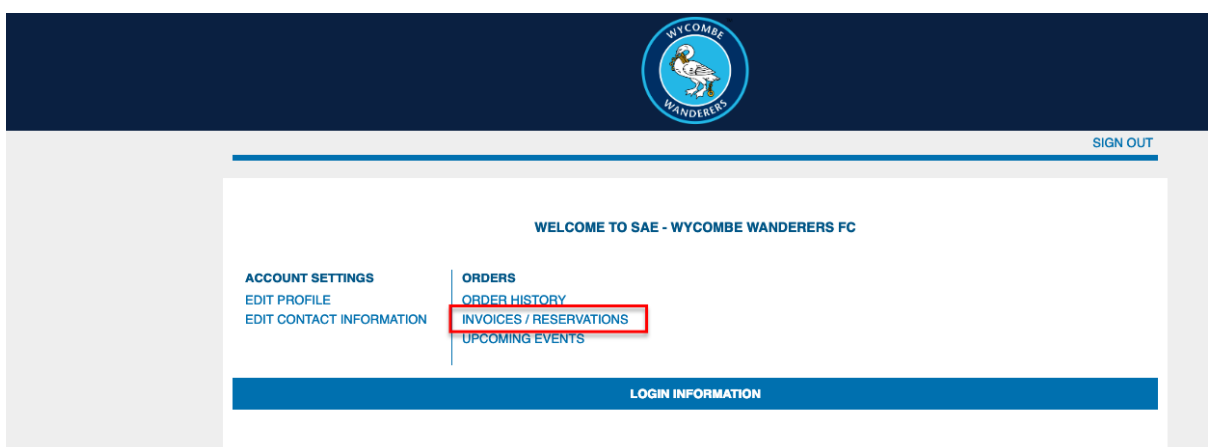

5 | This will display any reservations held in your name – select the required game

The screenshot shows the Wycombe Wanderers FC account interface. At the top, there is a navigation bar with the club logo and a 'SIGN OUT' link. Below this, a welcome message reads 'WELCOME TO SAE - WYCOMBE WANDERERS FC'. There are two main menu sections: 'ACCOUNT SETTINGS' (with links for 'EDIT PROFILE' and 'EDIT CONTACT INFORMATION') and 'ORDERS' (with links for 'ORDER HISTORY', 'INVOICES / RESERVATIONS', and 'UPCOMING EVENTS'). The main content area is titled 'YOUR INVOICE / RESERVATION ORDERS' and contains a table with the following data: