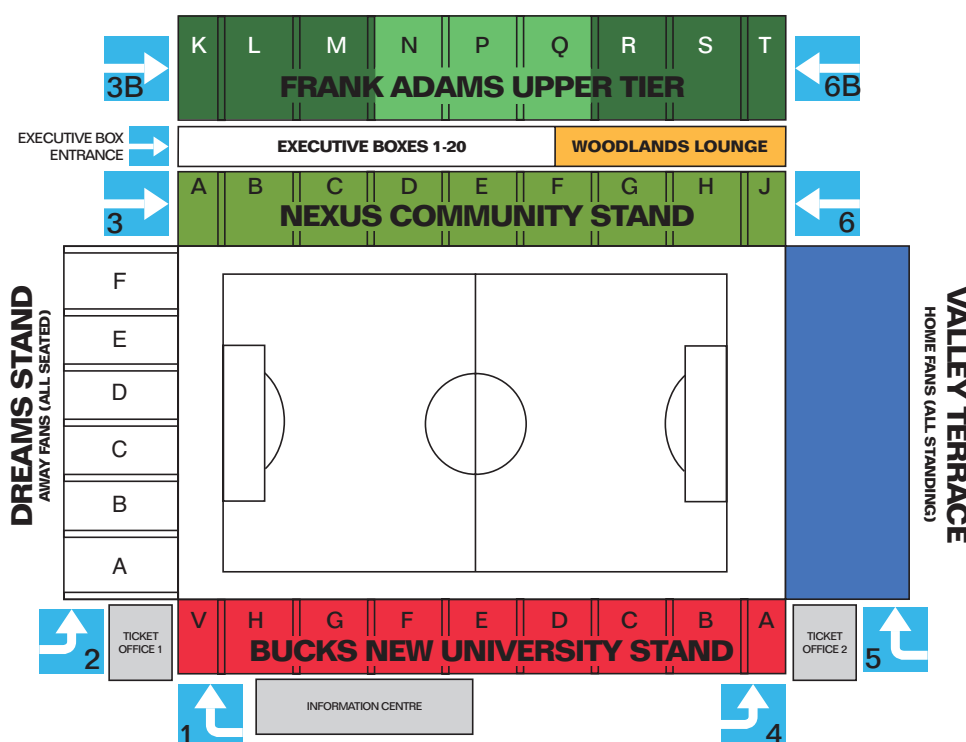

DISCOUNTED PRICES IF YOU PURCHASE BY 1ST MAY 2009

STADIUM AREA	ADULT	SENIOR CITIZEN	STUDENT/ YOUNG ADULT	UNDER 16	UNDER 12
Frank Adams Upper - Centre	£325	£245	£220	£200	
Frank Adams Upper - Wings	£285	£225	£200	£90	FREE
Nexus Community Stand	£245	£170	£130	£75	FREE
Disabled inclusive of Carer	£245	£170	£130	£75	
Bucks New University Stand	£325	£245	£220	£90	FREE
Valley Terrace	£235	£135	£115	£75	FREE

PRICES IF YOU PURCHASE AFTER 1ST MAY 2009

STADIUM AREA	ADULT	SENIOR CITIZEN	STUDENT/ YOUNG ADULT	UNDER 16	UNDER 12
Frank Adams Upper - Centre	£375	£280	£260	£260	
Frank Adams Upper - Wings	£330	£260	£240	£90	FREE
Nexus Community Stand	£280	£200	£170	£90	FREE
Disabled inclusive of Carer	£280	£200	£170	£90	
Bucks New University Stand	£375	£280	£260	£90	FREE
Valley Terrace	£280	£180	£135	£90	FREE

SEASON TICKETS PURCHASED WITHIN THE NEXUS COMMUNITY STAND MUST HAVE A JUNIOR WITHIN THE PURCHASE, A RATIO OF A MAXIMUM OF TWO ADULTS TO ONE JUNIOR.